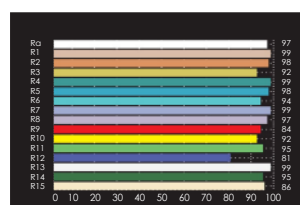

HISTOGRAM

5600K