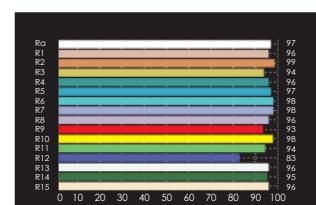

Aurora 200c

LAMPHEAD CONTENTS

- Lamp Housing with Soft Diffusion Filter
- Stirrup with Ø28mm (1-1/8 in.) Spigot
- AC Power Cable
- DC Power Cable

AURORA 200C

SPECIFICATIONS

Identity No.	L0020RGB
Max. Capacity	200W
Input Voltage	95V ~ 260V AC 22V ~ 36V DC
Input Current	1A @ 220V AC 8.5A @ 24V DC
Color Temp. Range	2700K - 10000K
Color	R/G/B/WW/CW color mixing
CRI	Average > 95
TLCI	Average > 95
Dimming Range	0-100%
Control Signal	DMX / RDM
DMX Channel	Varied (depends on DMX mode selection)
LED Lifetime	30,000 Hrs (Estimated)
Stirrup	Ø28mm (1-1/8 in.) Spigot
Class / IP Rating	1 / IP 23
Max. Surface Temp.	60 °C
Max. Ambient Temp.	45 °C
Operating Range	+90° ~ 0° ~ -90°
Weight (Lamphead)	9kg

ACCESSORIES

- 4-leaf Barndoor
- Softbox
- Soft Eggcrate
- Metal Eggcrate
- Lantern with Skrit
- P.O. Stirrup with Ø28mm (1-1/8 in.) Spigot
- Safety Cable (for lamphead)

SPECTRUM

HISTOGRAM

3200K

PHOTOMETRIC DATA

5600K Lux	2406	980	602	385
3200K Lux	1938	800	484	310

Naked, without diffuser

DIMENSIONS (mm)