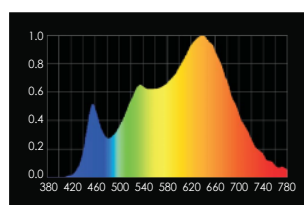

Aurora 200c

LAMPHEAD CONTENTS

- Lamp Housing with Soft Diffusion Filter
- Stirrup with Ø28mm (1-1/8 in.) Spigot
- AC Power Cable
- DC Power Cable

AURORA 200C

SPECIFICATIONS

Identity No.	L0020RGB
Max. Capacity	200W
Input Voltage	95V ~ 260V AC 22V ~ 36V DC
Input Current	1A @ 220V AC 8.5A @ 24V DC
Color Temp. Range	2700K - 10000K
Color	R/G/B/WW/CW color mixing
CRI	Average > 95
TLCI	Average > 95
Dimming Range	0-100%
Control Signal	DMX / RDM
DMX Channel	Varied (depends on DMX mode selection)
LED Lifetime	30,000 Hrs (Estimated)
Stirrup	Ø28mm (1-1/8 in.) Spigot
Class / IP Rating	1 / IP 23
Max. Surface Temp.	60 °C
Max. Ambient Temp.	45 °C
Operating Range	+90° ~ 0° ~ -90°
Weight (Lamphead)	9kg

ACCESSORIES

- 4-leaf Barndoor
- Softbox
- Soft Eggcrate
- Metal Eggcrate
- Lantern with Skrit
- P.O. Stirrup with Ø28mm (1-1/8 in.) Spigot
- Safety Cable (for lamphead)

SPECTRUM

3200K

HISTOGRAM

PHOTOMETRIC DATA

5600K Lux	2406	980	602	385
3200K Lux	1938	800	484	310

Naked, without diffuser

DIMENSIONS (mm)