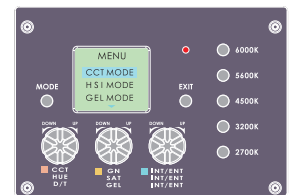

## SPECIFICATIONS

Identity No.	L0020RGB
Max. Capacity	200W
Input Voltage	95V ~ 260V AC 22V ~ 36V DC
Input Current	1A @ 220V AC 8.5A @ 24V DC
Color Temp. Range	2700K - 10000K
Color	R/G/B/WW/CW color mixing
CRI	Average > 95
TLCI	Average > 95
Dimming Range	0-100%
Control Signal	DMX / RDM
DMX Channel	Varied (depends on DMX mode selection)
LED Lifetime	30,000 Hrs (Estimated)
Stirrup	Ø28mm (1-1/8 in.) Spigot
Class / IP Rating	1 / IP 23
Max. Surface Temp.	60 °C
Max. Ambient Temp.	45 °C
Operating Range	+90° ~ 0° ~ -90°
Weight (Lamphead)	9kg

## SPECTRUM

5600K

3200K

## HISTOGRAM

5600K

3200K

Control Panel