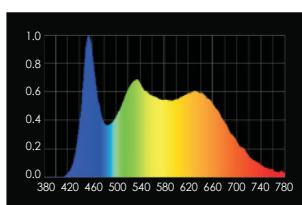

Aurora 200c

LAMPHEAD CONTENTS

- Lamp Housing with Soft Diffusion Filter
- Stirrup with Ø28mm (1-1/8 in.) Spigot
- AC Power Cable
- DC Power Cable

AURORA 200C

SPECIFICATIONS

Identity No.	L0020RGB
Max. Capacity	200W
Input Voltage	95V ~ 260V AC 22V ~ 36V DC
Input Current	1A @ 220V AC 8.5A @ 24V DC
Color Temp. Range	2700K - 10000K
Color	R/G/B/WW/CW color mixing
CRI	Average > 95
TLCI	Average > 95
Dimming Range	0-100%
Control Signal	DMX / RDM
DMX Channel	Varied (depends on DMX mode selection)
LED Lifetime	30,000 Hrs (Estimated)
Stirrup	Ø28mm (1-1/8 in.) Spigot
Class / IP Rating	1 / IP 23
Max. Surface Temp.	60 °C
Max. Ambient Temp.	45 °C
Operating Range	+90° ~ 0° ~ -90°
Weight (Lamphead)	9kg

ACCESSORIES

- 4-leaf Barndoor
- Softbox
- Soft Eggcrate
- Metal Eggcrate
- Lantern with Skrit
- P.O. Stirrup with Ø28mm (1-1/8 in.) Spigot
- Safety Cable (for lamphead)

SPECTRUM

5600K