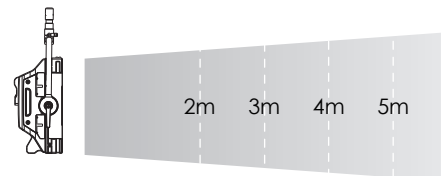

PHOTOMETRIC DATA