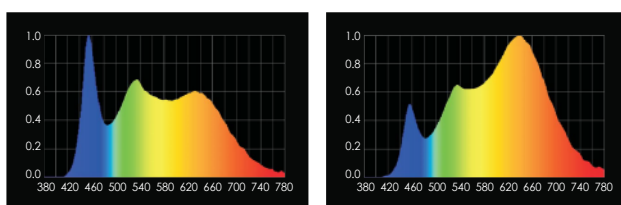

Aurora 400c

LAMPHEAD CONTENTS

- Lamp Housing with Soft Diffusion Filter
- Stirrup with Ø28mm (1-1/8 in.) Spigot
- AC Power Cable
- DC Power Cable

AURORA 400C

SPECIFICATIONS

Identity No.	L0040RGB
Max. Capacity	400W
Input Voltage	95V ~ 260V AC 22V ~ 36V DC
Input Current	2A @ 220V AC 17A @ 24V DC
Color Temp. Range	2700K - 10000K
Color	R/G/B/WW/CW color mixing
CRI	Average > 95
TLCI	Average > 95
Dimming Range	0-100%
Control Signal	DMX / RDM
DMX Channel	Varied (depends on DMX mode selection)
LED Lifetime	30,000 Hrs (Estimated)
Stirrup	Ø28mm (1-1/8 in.) Spigot
Class / IP Rating	1 / IP 23
Max. Surface Temp.	60 °C
Max. Ambient Temp.	45 °C
Operating Range	+90° ~ 0° ~ -90°
Weight (Lamphead)	13kg

ACCESSORIES

- 4-leaf Barndoor
- Softbox
- Soft Eggcrate
- Metal Eggcrate
- Lantern with Skrit
- P.O. Stirrup with Ø28mm (1-1/8 in.) Spigot
- Safety Cable (for lamphead)

SPECTRUM

5600K

3200K

Control Panel

PHOTOMETRIC DATA

5600K	Lux	4738	1940	1184	758
3200K	Lux	4000	1610	1000	640

Naked, without diffuser

DIMENSIONS (mm)

HISTOGRAM

5600K

3200K