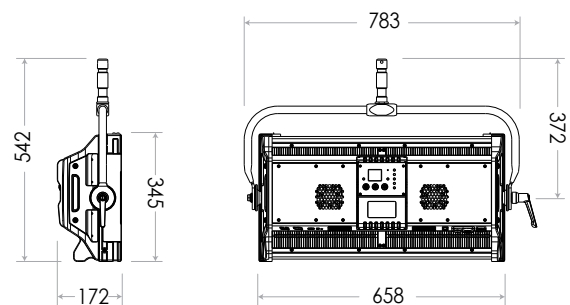

Aurora 400c

LAMPHEAD CONTENTS

- Lamp Housing with Soft Diffusion Filter
- Stirrup with Ø28mm (1-1/8 in.) Spigot
- AC Power Cable
- DC Power Cable

AURORA 400C

SPECIFICATIONS

Identity No.	L0040RGB
Max. Capacity	400W
Input Voltage	95V ~ 260V AC 22V ~ 36V DC
Input Current	2A @ 220V AC 17A @ 24V DC
Color Temp. Range	2700K - 10000K
Color	R/G/B/WW/CW color mixing
CRI	Average > 95
TLCI	Average > 95
Dimming Range	0-100%
Control Signal	DMX / RDM
DMX Channel	Varied (depends on DMX mode selection)
LED Lifetime	30,000 Hrs (Estimated)
Stirrup	Ø28mm (1-1/8 in.) Spigot
Class / IP Rating	1 / IP 23
Max. Surface Temp.	60 °C
Max. Ambient Temp.	45 °C
Operating Range	+90° ~ 0° ~ -90°
Weight (Lamphead)	13kg

ACCESSORIES

- 4-leaf Barndoor
- Softbox
- Soft Eggcrate
- Metal Eggcrate
- Lantern with Skrit
- P.O. Stirrup with Ø28mm (1-1/8 in.) Spigot
- Safety Cable (for lamphead)

SPECTRUM

5600K

3200K

Control Panel

PHOTOMETRIC DATA

5600K	Lux	4738	1940	1184	758
3200K	Lux	4000	1610	1000	640

Naked, without diffuser

DIMENSIONS (mm)

HISTOGRAM

5600K

3200K