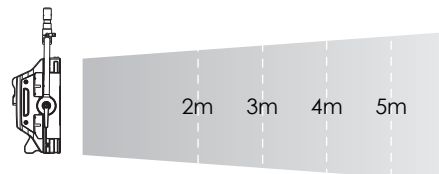

Aurora 400c

LAMPHEAD CONTENTS

- Lamp Housing with Soft Diffusion Filter
- Stirrup with Ø28mm (1-1/8 in.) Spigot
- AC Power Cable
- DC Power Cable

AURORA 400C

SPECIFICATIONS

Identity No.	L0040RGB
Max. Capacity	400W
Input Voltage	95V ~ 260V AC 22V ~ 36V DC
Input Current	2A @ 220V AC 17A @ 24V DC
Color Temp. Range	2700K - 10000K
Color	R/G/B/WW/CW color mixing
CRI	Average > 95
TLCI	Average > 95
Dimming Range	0-100%
Control Signal	DMX / RDM
DMX Channel	Varied (depends on DMX mode selection)
LED Lifetime	30,000 Hrs (Estimated)
Stirrup	Ø28mm (1-1/8 in.) Spigot
Class / IP Rating	1 / IP 23
Max. Surface Temp.	60 °C
Max. Ambient Temp.	45 °C
Operating Range	+90° ~ 0° ~ -90°
Weight (Lamphead)	13kg

ACCESSORIES

- 4-leaf Barndoor
- Softbox
- Soft Eggcrate
- Metal Eggcrate
- Lantern with Skrit
- P.O. Stirrup with Ø28mm (1-1/8 in.) Spigot
- Safety Cable (for lamphead)

SPECTRUM

5600K

3200K

Control Panel

PHOTOMETRIC DATA

5600K	Lux	4738	1940	1184	758
3200K	Lux	4000	1610	1000	640

Naked, without diffuser

DIMENSIONS (mm)

HISTOGRAM

5600K

3200K