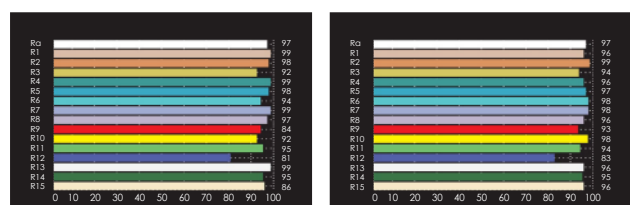

Aurora 400c

LAMPHEAD CONTENTS

- Lamp Housing with Soft Diffusion Filter
- Stirrup with Ø28mm (1-1/8 in.) Spigot
- AC Power Cable
- DC Power Cable

AURORA 400C

SPECIFICATIONS

Identity No.	L0040RGB
Max. Capacity	400W
Input Voltage	95V ~ 260V AC 22V ~ 36V DC
Input Current	2A @ 220V AC 17A @ 24V DC
Color Temp. Range	2700K - 10000K
Color	R/G/B/WW/CW color mixing
CRI	Average > 95
TLCI	Average > 95
Dimming Range	0-100%
Control Signal	DMX / RDM
DMX Channel	Varied (depends on DMX mode selection)
LED Lifetime	30,000 Hrs (Estimated)
Stirrup	Ø28mm (1-1/8 in.) Spigot
Class / IP Rating	1 / IP 23
Max. Surface Temp.	60 °C
Max. Ambient Temp.	45 °C
Operating Range	+90° ~ 0° ~ -90°
Weight (Lamphead)	13kg

5600K	Lux	4738	1940	1184	758
3200K	Lux	4000	1610	1000	640

Naked, without diffuser

DIMENSIONS (mm)

HISTOGRAM

5600K

3200K