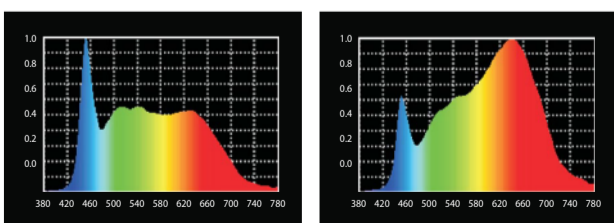

3200K

SPECTRUM

5600K