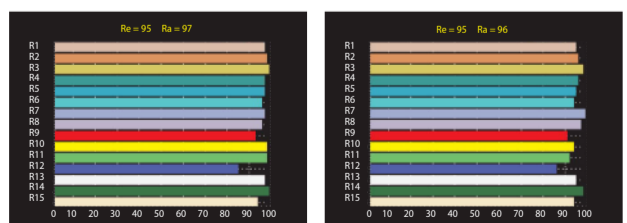

3200K

HISTOGRAM

5600K