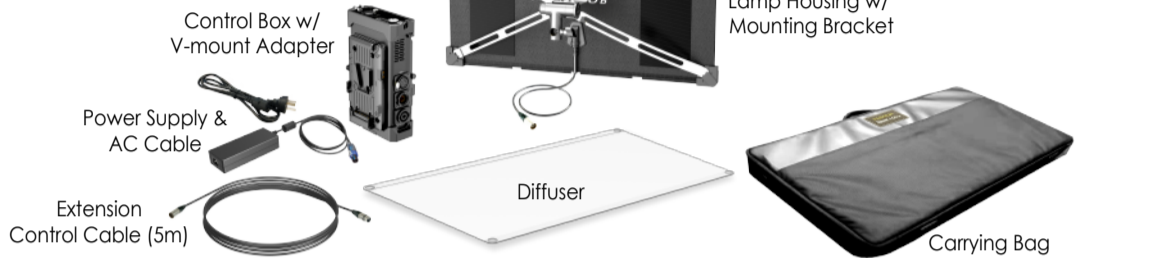

## LAMPHEAD CONTENTS

- Lamp Housing
- Mounting Bracket
- Diffuser
- Control Box with V-mount Adapter
- Power Supply & AC Cable
- Extension Control Cable (5m)
- Carrying Bag