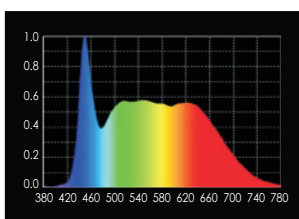

Aurora 400B

LAMPHEAD CONTENTS

- Lamp Housing with Soft Diffusion Filter
- Stirrup with Ø28mm (1-1/8 in.) Spigot
- AC Power Cable
- DC Power Cable

AURORA 400B

SPECIFICATIONS

Identity No.	L0040CCT
Max. Capacity	400W
Input Voltage	95 - 260V AC 22 - 36V DC
Input Current	2A @ 220V AC 17A @ 24V DC
Color Temp. Range	2700K - 6000K
CRI	Average > 95
TLCI	Average > 95
Dimming Range	0-100%
Control Signal	DMX 512
DMX Channel	2
LED Lifetime	30,000 Hrs (Estimated)
Stirrup	Ø28mm (1-1/8 in.) Spigot
Class / IP Rating	1 / IP 23
Max. Surface Temp.	60 °C
Max. Ambient Temp.	45 °C
Operating Range	+90° ~ 0° ~ -90°
Weight (Lamphead)	13kg

ACCESSORIES

- 4-leaf Barndoor
- Softbox
- Soft Eggcrate
- Metal Eggcrate
- Lantern with Skrit
- P.O. Stirrup with Ø28mm (1-1/8 in.) Spigot
- Safety Cable (for lamphead)

SPECTRUM

PHOTOMETRIC DATA

5600K	Lux	3575	1710	894	572
3200K	Lux	3250	1573	813	520