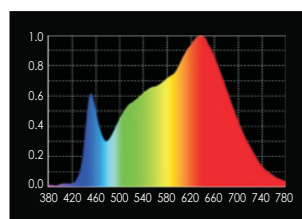

Aurora 400B

LAMPHEAD CONTENTS

- Lamp Housing with Soft Diffusion Filter
- Stirrup with Ø28mm (1-1/8 in.) Spigot
- AC Power Cable
- DC Power Cable

AURORA 400B

SPECIFICATIONS

Identity No.	L0040CCT
Max. Capacity	400W
Input Voltage	95 - 260V AC 22 - 36V DC
Input Current	2A @ 220V AC 17A @ 24V DC
Color Temp. Range	2700K - 6000K
CRI	Average > 95
TLCI	Average > 95
Dimming Range	0-100%
Control Signal	DMX 512
DMX Channel	2
LED Lifetime	30,000 Hrs (Estimated)
Stirrup	Ø28mm (1-1/8 in.) Spigot
Class / IP Rating	1 / IP 23
Max. Surface Temp.	60 °C
Max. Ambient Temp.	45 °C
Operating Range	+90° ~ 0° ~ -90°
Weight (Lamphead)	13kg

ACCESSORIES

- 4-leaf Barndoor
- Softbox
- Soft Eggcrate
- Metal Eggcrate
- Lantern with Skrit
- P.O. Stirrup with Ø28mm (1-1/8 in.) Spigot
- Safety Cable (for lamphead)

SPECTRUM

PHOTOMETRIC DATA

5600K	Lux	3575	1710	894	572
3200K	Lux	3250	1573	813	520