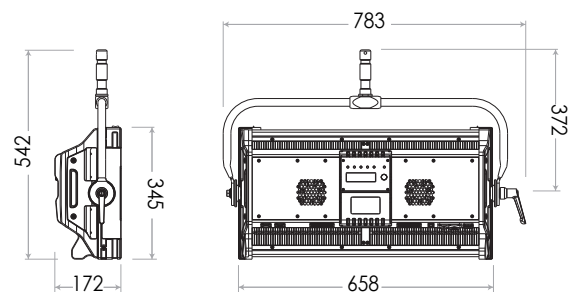

Aurora 400B

LAMPHEAD CONTENTS

- Lamp Housing with Soft Diffusion Filter
- Stirrup with Ø28mm (1-1/8 in.) Spigot
- AC Power Cable
- DC Power Cable

AURORA 400B

SPECIFICATIONS

Identity No.	L0040CCT
Max. Capacity	400W
Input Voltage	95 - 260V AC 22 - 36V DC
Input Current	2A @ 220V AC 17A @ 24V DC
Color Temp. Range	2700K - 6000K
CRI	Average > 95
TLCI	Average > 95
Dimming Range	0-100%
Control Signal	DMX 512
DMX Channel	2
LED Lifetime	30,000 Hrs (Estimated)
Stirrup	Ø28mm (1-1/8 in.) Spigot
Class / IP Rating	1 / IP 23
Max. Surface Temp.	60 °C
Max. Ambient Temp.	45 °C
Operating Range	+90° ~ 0° ~ -90°
Weight (Lamphead)	13kg

ACCESSORIES

- 4-leaf Barndoor
- Softbox
- Soft Eggcrate
- Metal Eggcrate
- Lantern with Skrit
- P.O. Stirrup with Ø28mm (1-1/8 in.) Spigot
- Safety Cable (for lamphead)

SPECTRUM

PHOTOMETRIC DATA

5600K	Lux	3575	1710	894	572
3200K	Lux	3250	1573	813	520

Naked, without diffuser

DIMENSIONS (mm)

HISTOGRAM