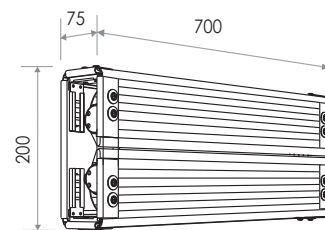

PHOTOMETRIC DATA

Flo-Box 2 Bank 2 ft

LAMPHEAD CONTENTS

- Lamp Housing without Tubes #
- Reflector
- Mounting Bracket
- Eggcrate
- Lamp Connectors Cable

Requires Fluorescent Tubes

DIMENSIONS (mm)

Flo-Box Electronic Ballast