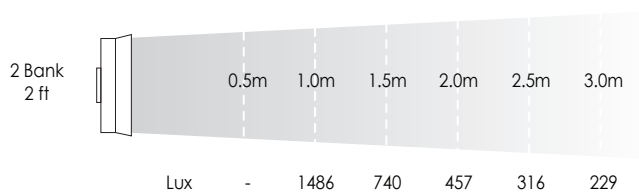

Flo-Box 2 Bank 2 ft

SPECIFICATIONS

Identity No.	L02024FB
Capacity	40W x 2
Voltage	95 - 265V AC
Color Temp.	5600K / 3200K
Tube Type	T12 - 24 in. (590mm)
Lamp Holder	G13
Mounting	Mounting Bracket
Class	1
Max. Surface Temp.	70 °C
Max. Ambient Temp.	50 °C
Weight (Lamphead with Tubes)	2.5kg

ACCESSORIES

- T12 Tube 2 ft (Daylight / Tungsten)
- Flo-Box EB 2 Bank 4ft/2ft (AC or AC/DC)
- Lamp to Ballast Extension Cable
- Mounting Bracket
- Eggcrate
- Lamp Connectors Cable
- Lithium NCM Battery (30V 14.2Ah or 30V 28.4Ah)
- Double Charger
- DC Cable
- Transport Case with wheels for Twin Kit

PHOTOMETRIC DATA

Flo-Box 2 Bank 2 ft

LAMPHEAD CONTENTS

- Lamp Housing without Tubes #
- Reflector
- Mounting Bracket
- Eggcrate
- Lamp Connectors Cable

Requires Fluorescent Tubes