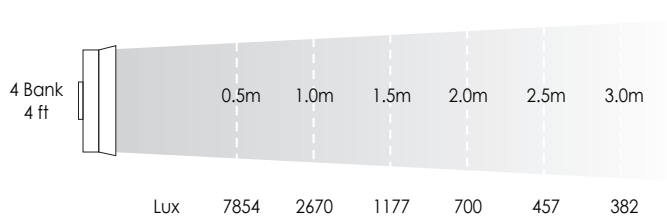

Flo-Box 4 Bank 4 ft

SPECIFICATIONS

Identity No.	L04048FB
Capacity	75W x 4
Voltage	95 - 265V AC
Color Temp.	5600K / 3200K
Tube Type	T12 - 48 in. (1200mm)
Lamp Holder	G13
Mounting	Mounting Bracket
Class	1
Max. Surface Temp.	70 °C
Max. Ambient Temp.	50 °C
Weight (Lamphead with Tubes)	4.7kg

ACCESSORIES

- T12 Tube 4 ft (Daylight / Tungsten)
- Flo-Box EB 4 Bank 4ft/2ft (AC or AC/DC)
- Lamp to Ballast Extension Cable
- Mounting Bracket
- Eggcrate
- Lamp Connectors Cable
- Lithium NCM Battery (30V 14.2Ah or 30V 28.4Ah)
- Double Charger
- DC Cable
- Transport Case with wheels for Twin Kit

PHOTOMETRIC DATA

Flo-Box 4 Bank 4 ft

LAMPHEAD CONTENTS

1. Lamp Housing without Tubes #
   - Reflector
   - Mounting Bracket
   - Eggcrate
   - Lamp Connectors Cable
2. # Requires Fluorescent Tubes