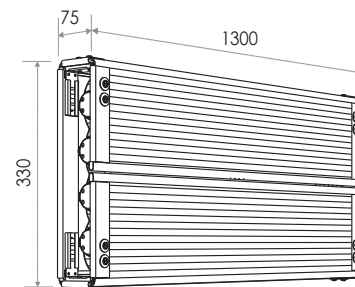

PHOTOMETRIC DATA

Flo-Box 4 Bank 4 ft

LAMPHEAD CONTENTS

- Lamp Housing without Tubes #
 - Reflector
 - Mounting Bracket
 - Eggcrate
 - Lamp Connectors Cable
- # Requires Fluorescent Tubes

DIMENSIONS (mm)

Flo-Box Electronic Ballast

**Flo-Ballast 4 BANK
4ft/2ft AC/DC**

F044PNW1

Capacity 75W / 45W x 4
Voltage AC 95V - 260V
Voltage DC 22V - 36V
Frequency 50Hz or 60Hz
Class 1, IP Rating 21
Weight 3.6kg
Dimensions 201 x 70 x 306 (mm)

**Flo-Ballast
4 BANK 4ft/2ft**

F044PNM1

Capacity 75W / 45W x 4
Voltage AC 95V - 260V
Frequency 50Hz or 60Hz
Class 1, IP Rating 21
Weight 3.4kg
Dimensions 201 x 70 x 286 (mm)