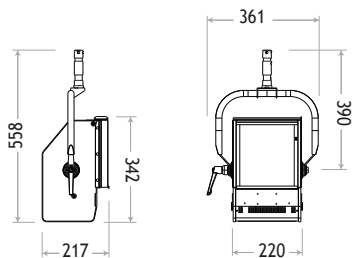

Sofflight 1000W Junior M.O.

Sofflight 1000W Junior P.O.

Sofflight 1000W Junior

■ SPECIFICATIONS

Identity No.	L01000SJ (M.O.) L0100PSJ (P.O.)
Capacity	1,000W / 800W
Voltage	100 - 250V AC
Lamp Type	P2/20 1000W 230V (117mm) FCM 1000W 120V (117mm) P2/11 800W 230V (117mm)
Color Temp.	3200K
Lamp Holder	R7s
M.O. / P.O. Stirrup	Ø28mm (1-1/8 in.) Spigot
Class / IP Rating	1 / IP 20
Operating Range	+45° - 0° - -45°
Weight (Lamphead)	3.0 kg (M.O.) 3.5 kg (P.O.)

■ LAMPHEAD CONTENTS

Lamp Housing without Bulb (black color)
Wire Guard
M.O. / P.O. Stirrup with Ø28mm (1-1/8 in.) Spigot
On/Off switch
Inlet Cable 4m (13 ft.)
Requires Lamp Bulb

■ ACCESSORIES

Eggcrate
Filter Frame
Safety Cable (for lamphead)
Pole Operated Stirrup (for P.O.)

■ DIMENSIONS (mm)

M.O.

P.O.

* (M.O.) = Manual Operated
(P.O.) = Pole Operated