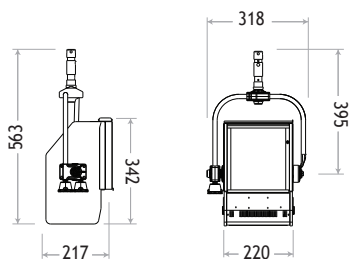

Sofflight 1000W Junior M.O.

Sofflight 1000W Junior P.O.

Sofflight 1000W Junior

■ SPECIFICATIONS

Identity No.	L01000SJ (M.O.) L0100PSJ (P.O.)
Capacity	1,000W / 800W
Voltage	100 - 250V AC
Lamp Type	P2/20 1000W 230V (117mm) FCM 1000W 120V (117mm) P2/11 800W 230V (117mm)
Color Temp.	3200K
Lamp Holder	R7s
M.O. / P.O. Stirrup	Ø28mm (1-1/8 in.) Spigot
Class / IP Rating	1 / IP 20
Operating Range	+45° - 0° - -45°
Weight (Lamphead)	3.0 kg (M.O.) 3.5 kg (P.O.)

■ LAMPHEAD CONTENTS

Lamp Housing without Bulb (black color)
Wire Guard
M.O. / P.O. Stirrup with Ø28mm (1-1/8 in.) Spigot
On/Off switch
Inlet Cable 4m (13 ft.)
Requires Lamp Bulb

■ ACCESSORIES

Eggcrate
Filter Frame
Safety Cable (for lamphead)
Pole Operated Stirrup (for P.O.)

■ DIMENSIONS (mm)

M.O.

P.O.

* (M.O.) = Manual Operated
(P.O.) = Pole Operated