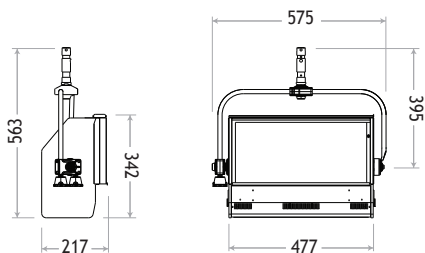

Sofflight 2000W Junior M.O.

Sofflight 2000W Junior P.O.

Sofflight 2000W Junior

SPECIFICATIONS

Identity No.	L02000SJ (M.O.) L0200PSJ (P.O.)
Capacity	1,000W / 800W x 2
Voltage	100 - 250V AC
Lamp Type	P2/20 1000W 230V (117mm) FCM 1000W 120V (117mm) P2/11 800W 230V (117mm)
Color Temp.	3200K
Lamp Holder	R7s
M.O. / P.O. Stirrup	Ø28mm (1-1/8 in.) Spigot
Class / IP Rating	1 / IP 20
Operating Range	+45° - 0° - -45°
Weight (Lamphead)	3.9 kg (M.O.) 4.6 kg (P.O.)

LAMPHEAD CONTENTS

Lamp Housing without Bulb (black color)
Wire Guard
M.O. / P.O. Stirrup with Ø28mm (1-1/8 in.) Spigot
On/Off switch
Inlet Cable 4m (13 ft.)
Requires Lamp Bulb

ACCESSORIES

Eggcrate
Filter Frame
Safety Cable (for lamphead)
Pole Operated Stirrup (for P.O.)

DIMENSIONS (mm)

M.O.

P.O.

* (M.O.) = Manual Operated
(P.O.) = Pole Operated