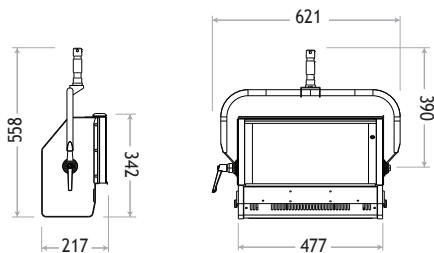

Sofflight 2000W Junior M.O.

Sofflight 2000W Junior P.O.

Sofflight 2000W Junior

SPECIFICATIONS

Identity No.	L02000SJ (M.O.) L0200PSJ (P.O.)
Capacity	1,000W / 800W x 2
Voltage	100 - 250V AC
Lamp Type	P2/20 1000W 230V (117mm) FCM 1000W 120V (117mm) P2/11 800W 230V (117mm)
Color Temp.	3200K
Lamp Holder	R7s
M.O. / P.O. Stirrup	Ø28mm (1-1/8 in.) Spigot
Class / IP Rating	1 / IP 20
Operating Range	+45° - 0° - -45°
Weight (Lamphead)	3.9 kg (M.O.) 4.6 kg (P.O.)

LAMPHEAD CONTENTS

Lamp Housing without Bulb (black color)
Wire Guard
M.O. / P.O. Stirrup with Ø28mm (1-1/8 in.) Spigot
On/Off switch
Inlet Cable 4m (13 ft.)
Requires Lamp Bulb

ACCESSORIES

Eggcrate
Filter Frame
Safety Cable (for lamphead)
Pole Operated Stirrup (for P.O.)

DIMENSIONS (mm)

M.O.

P.O.

* (M.O.) = Manual Operated
(P.O.) = Pole Operated