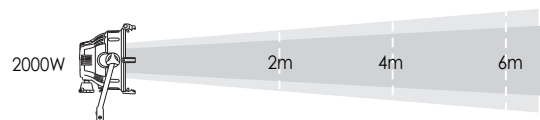

Requires Lamp Bulb

ACCESSORIES

4-leaf Rotatable Barndoor

Set of 4 Scrims Ø254mm (10 in.) :

Full Single, Full Double, Half Single, Half Double

Scrim Bag

Safety Wire (for barndoor)

DIMENSIONS (mm)

PHOTOMETRIC DATA

Spot (24°)			
Lux	33080	8270	3676
Beam Ø	0.85 m	1.70 m	2.55 m
Flood (79°)			
Lux	6310	1578	701
Beam Ø	3.30 m	6.59 m	9.89 m