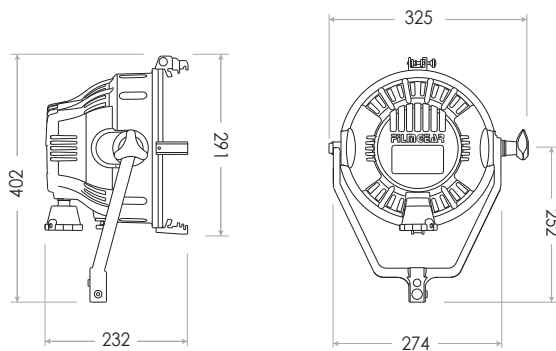

Cinelite 2000W

SPECIFICATIONS

Identity No.	L02000TO
Capacity	2,000W
Voltage	240V or 120V
Lamp Type	P2/27 2000W 230V or FEY 2000W 120V
Color Temp.	3200K
Lamp Holder	RX7s
Stirrup	Ø16mm (5/8 in.) Socket
Class	1
Max. Surface Temp.	220 °C
Max. Ambient Temp.	45 °C
Min. Distance to Illuminated Object	2m
Min. Distance to Flammable Object	1m
Operating Range	+45° ~ 0° ~ -45°
Weight (lamphead)	3.5kg

Cinelite 2000W

LAMPHEAD CONTENTS

- Lamp Housing without Bulb # (purple grey)
- 4-leaf Rotatable Barndoor with Safety Wire
- Wire Guard
- In-Line Switch
- Inlet Cable 3m (10 ft.)
- Stirrup with Ø16mm (5/8 in.) Socket

Requires Lamp Bulb

ACCESSORIES

4-leaf Rotatable Barndoor

Set of 4 Scrims Ø254mm (10 in.) :

Full Single, Full Double, Half Single, Half Double

Scrim Bag

Safety Wire (for barndoor)

DIMENSIONS (mm)

PHOTOMETRIC DATA

Spot (24°)			
Lux	33080	8270	3676
Beam Ø	0.85 m	1.70 m	2.55 m
Flood (79°)			
Lux	6310	1578	701
Beam Ø	3.30 m	6.59 m	9.89 m