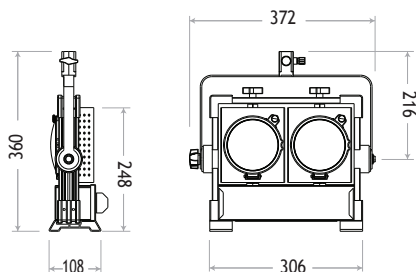

Minibrute 2

SPECIFICATIONS

Identity No.	L0200MNB (Ferrule, 220V) L0201MNB (Ferrule, 110V) L0210MNB (Screw, 220V) L0211MNB (Screw, 110V)
Capacity	1,300W
Voltage	220 - 240V AC or 110 - 120V AC
Lamp Type	Par36 650W 120V FCX, FAY (Ferrule) Par36 650W 120V DWE, FBE (Screw)
Color Temp.	5000K / 3200K
Lamp Holder	Ferrule or Screw Terminal
Stirrup	Ø16mm (5/8 in.) Socket
Class	1
Max. Surface Temp.	200°C
Max. Ambient Temp.	45°C
Min. Distance to Illuminated Object	1.5 m
Min. Distance to Flammable Object	1.5 m
Operating Range	+45° - 0° - -45°
Weight (Lamphead)	3.3 kg

DIMENSIONS (mm)

LAMPHEAD CONTENTS

Lamp Housing without Bulb (purple grey color)
Wire Guard
Stirrup with Ø16mm (5/8 in.) Socket
Requires Lamp Bulb

ACCESSORIES

2-leaf Barndoor
Safety Wire (for barndoor)
Filter Frame