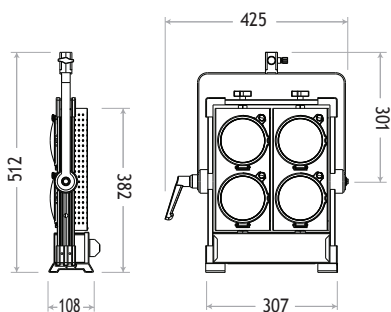

Minibrute 4

SPECIFICATIONS

Identity No.	L0400MNB (Ferrule, 220V) L0401MNB (Ferrule, 110V) L0410MNB (Screw, 220V) L0411MNB (Screw, 110V)
Capacity	2,600W
Voltage	220 - 240V AC or 110 - 120V AC
Lamp Type	Par36 650W 120V FCX, FAY (Ferrule) Par36 650W 120V DWE, FBE (Screw)
Color Temp.	5000K / 3200K
Lamp Holder	Ferrule or Screw Terminal
Stirrup	Ø16mm (5/8 in.) Socket
Class	1
Max. Surface Temp.	200°C
Max. Ambient Temp.	45°C
Min. Distance to Illuminated Object	2 m
Min. Distance to Flammable Object	1.5 m
Operating Range	+45° - 0° - -45°
Weight (Lamphead)	4.8 kg

DIMENSIONS (mm)

LAMPHEAD CONTENTS

Lamp Housing without Bulb (purple grey color)

Wire Guard

Stirrup with Ø16mm (5/8 in.) Socket

Requires Lamp Bulb

ACCESSORIES

2-leaf Barndoor

Safety Wire (for barndoor)

Filter Frame