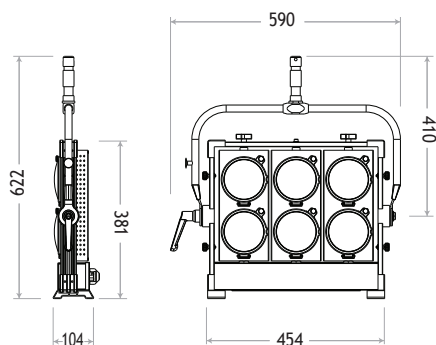

Minibrute 6

SPECIFICATIONS

Identity No.	L0600MNB (Ferrule, 220V) L0601MNB (Ferrule, 110V) L0610MNB (Screw, 220V) L0611MNB (Screw, 110V)
Capacity	3,900W
Voltage	220 - 240V AC or 110 - 120V AC
Lamp Type	Par36 650W 120V FCX, FAY (Ferrule) Par36 650W 120V DWE, FBE (Screw)
Color Temp.	5000K / 3200K
Lamp Holder	Ferrule or Screw Terminal
Stirrup	Ø28mm (1-1/8 in.) Spigot
Class	1
Max. Surface Temp.	200°C
Max. Ambient Temp.	45°C
Min. Distance to Illuminated Object	4 m
Min. Distance to Flammable Object	1.5 m
Operating Range	+45° - 0° - -45°
Weight (Lamphead)	7.4 kg

DIMENSIONS (mm)

LAMPHEAD CONTENTS

Lamp Housing without Bulb (purple grey color)
Wire Guard
Stirrup with Ø28mm (1-1/8 in.) Spigot
Requires Lamp Bulb

ACCESSORIES

2-leaf Barndoor
Safety Wire (for barndoor)
Filter Frame