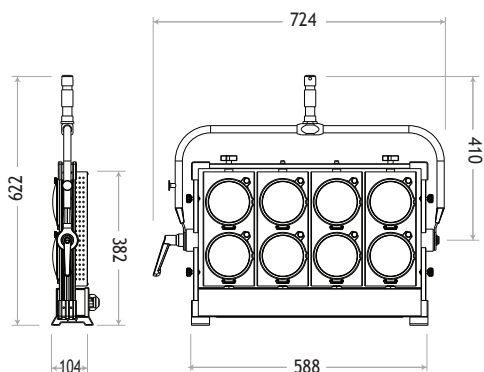

Minibrute 8

SPECIFICATIONS

Identity No.	L0800MNB (Ferrule, 220V) L0801MNB (Ferrule, 110V) L0810MNB (Screw, 220V) L0811MNB (Screw, 110V)
Capacity	5,200W
Voltage	220 - 240V AC or 110 - 120V AC
Lamp Type	Par36 650W 120V FCX, FAY (Ferrule) Par36 650W 120V DWE, FBE (Screw)
Color Temp.	5000K / 3200K
Lamp Holder	Ferrule or Screw Terminal
Stirrup	Ø28mm (1-1/8 in.) Spigot
Class	1
Max. Surface Temp.	200°C
Max. Ambient Temp.	45°C
Min. Distance to Illuminated Object	5 m
Min. Distance to Flammable Object	1.5 m
Operating Range	+45° ~ 0° ~ -45°
Weight (Lamphead)	8.7 kg

DIMENSIONS (mm)

LAMPHEAD CONTENTS

Lamp Housing without Bulb (purple grey color)
Wire Guard
Stirrup with Ø28mm (1-1/8 in.) Spigot
Requires Lamp Bulb

ACCESSORIES

2-leaf Barndoor
Safety Wire (for barndoor)
Filter Frame