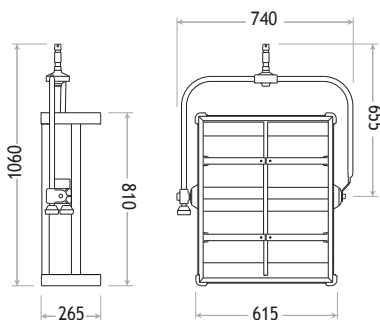

Cinesoft 5000W

P.O.

SPECIFICATIONS

Identity No.	L05000SC (M.O. / 220V) L15000SC (M.O. / 110V) L0500PSC (P.O. / 220V) L1500PSC (P.O. / 110V)
Capacity	1,250W / 1,000W x 4
Voltage	220 - 240V AC or 100 - 120V AC
Lamp Type	P2/12 1250W 230V (189mm) P2/7 1000W 230V (189mm) FFT 1000W 120V (167mm)
Color Temp.	3200K
Lamp Holder	R7s
M.O. / P.O. Stirrup	Ø28mm (1-1/8 in.) Spigot
Class / IP Rating	1 / IP 20
Operating Range	+45° - 0° - -45°
Weight (Lamphead)	34.5 kg (M.O.) 36.0 kg (P.O.)

DIMENSIONS (mm)

M.O.

P.O.

LAMPHEAD CONTENTS

- Lamp Housing without Bulb (purple grey color)
- Wire Guard
- M.O. / P.O. Stirrup with Ø28mm (1-1/8 in.) Spigot
- On/Off switch
- Inlet Cable 4m (13 ft.)
- # Requires Lamp Bulb