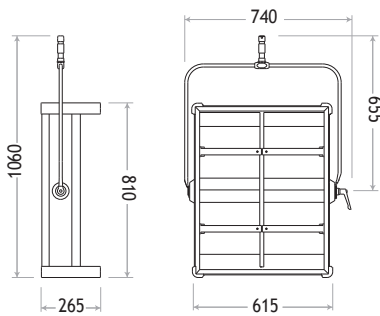

Cinesoft 5000W

P.O.

SPECIFICATIONS

Identity No.	L05000SC (M.O. / 220V) L15000SC (M.O. / 110V) L0500PSC (P.O. / 220V) L1500PSC (P.O. / 110V)
Capacity	1,250W / 1,000W x 4
Voltage	220 - 240V AC or 100 - 120V AC
Lamp Type	P2/12 1250W 230V (189mm) P2/7 1000W 230V (189mm) FFT 1000W 120V (167mm)
Color Temp.	3200K
Lamp Holder	R7s
M.O. / P.O. Stirrup	Ø28mm (1-1/8 in.) Spigot
Class / IP Rating	1 / IP 20
Operating Range	+45° - 0° - -45°
Weight (Lamphead)	34.5 kg (M.O.) 36.0 kg (P.O.)

DIMENSIONS (mm)

M.O.

P.O.

LAMPHEAD CONTENTS

- Lamp Housing without Bulb (purple grey color)
- Wire Guard
- M.O. / P.O. Stirrup with Ø28mm (1-1/8 in.) Spigot
- On/Off switch
- Inlet Cable 4m (13 ft.)
- # Requires Lamp Bulb